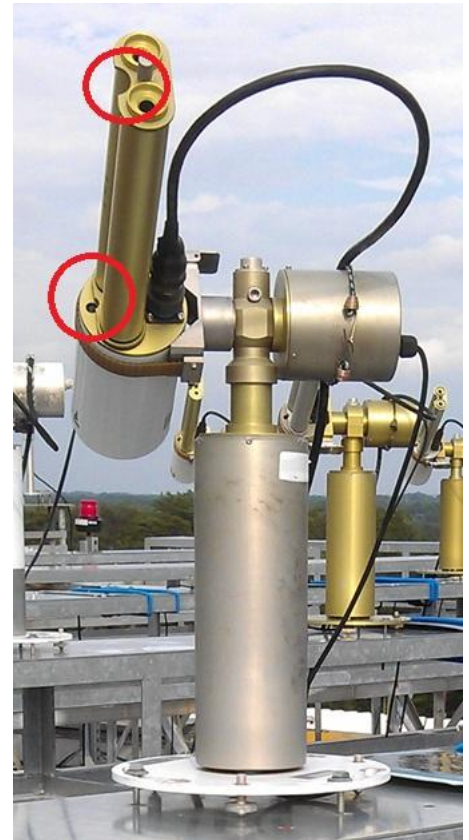

Parts Identification

Control Box

Connector Panel

Sensor Head Cable

Sensor Head and Collimator

Sensor Head and Collimator correctly installed

Robot (control arm)

Robot Base

Small Solar Panel
9 Watt 18 Volt

Wet Sensors

Optical Rain Sensor

GPS Antenna

GSM Antenna

USB Adapter

PC Cable

Cases