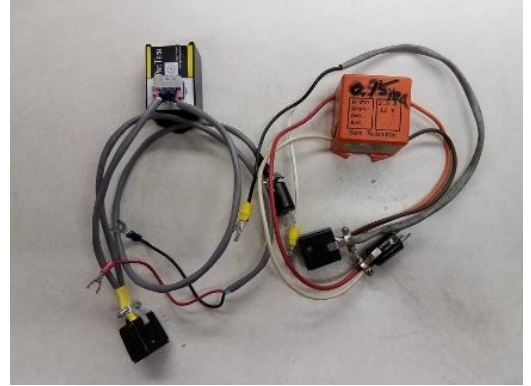

Parts Identification

Control Box

Connector Panel

Sensor Head Cable

Sensor Head and Collimator

Sensor Head and Collimator correctly installed

Robot (control arm)

Robot Base

Swap-out Case (iM2700)
Exterior Dimensions (LxWxD):
63cm x 50cm x 22cm
Approx: 16kg

Satellite Transmitter

YAGI Antenna

Cone Antenna

Charge Controllers

Large Solar Panel 17
Watt 18 Volt

Satlink

Transmitter Battery
(12V 18Amp Hr.)