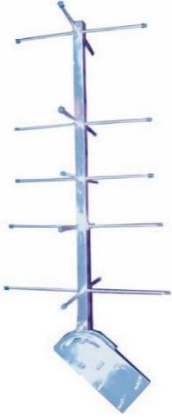

Parts Identification

Control Box

Connector Panel

Sensor Head Cable

Sensor Head and Collimator

Sensor Head and Collimator correctly installed

Robot (control arm)

Robot Base

Small Solar Panel
9 Watt 18 Volt

Wet Sensors

Optical Rain Sensor

GPS Antenna

GSM Antenna

USB Adapter

PC Cable

Cases

Deployment Case (iM2875)
Exterior Dimensions (LxWxD):
64cm x 61cm x 34cm
Approx: 23kg

Swap-out Case (1520)
Exterior Dimensions (LxWxD):
50cm x 40cm x 19cm
Approx: 9kg

Cimel Flight Case
Exterior Dimensions (LxWxD):
60cm x 48cm x 33cm
Approx: 55lbs

Swap-out Case (iM2700)
Exterior Dimensions (LxWxD):
63cm x 50cm x 22cm
Approx: 16kg

Satellite Transmitter

YAGI Antenna

Cone Antenna

Charge Controllers

Large Solar Panel 17
Watt 18 Volt

Satlink

Transmitter Battery
(12V 18Amp Hr.)