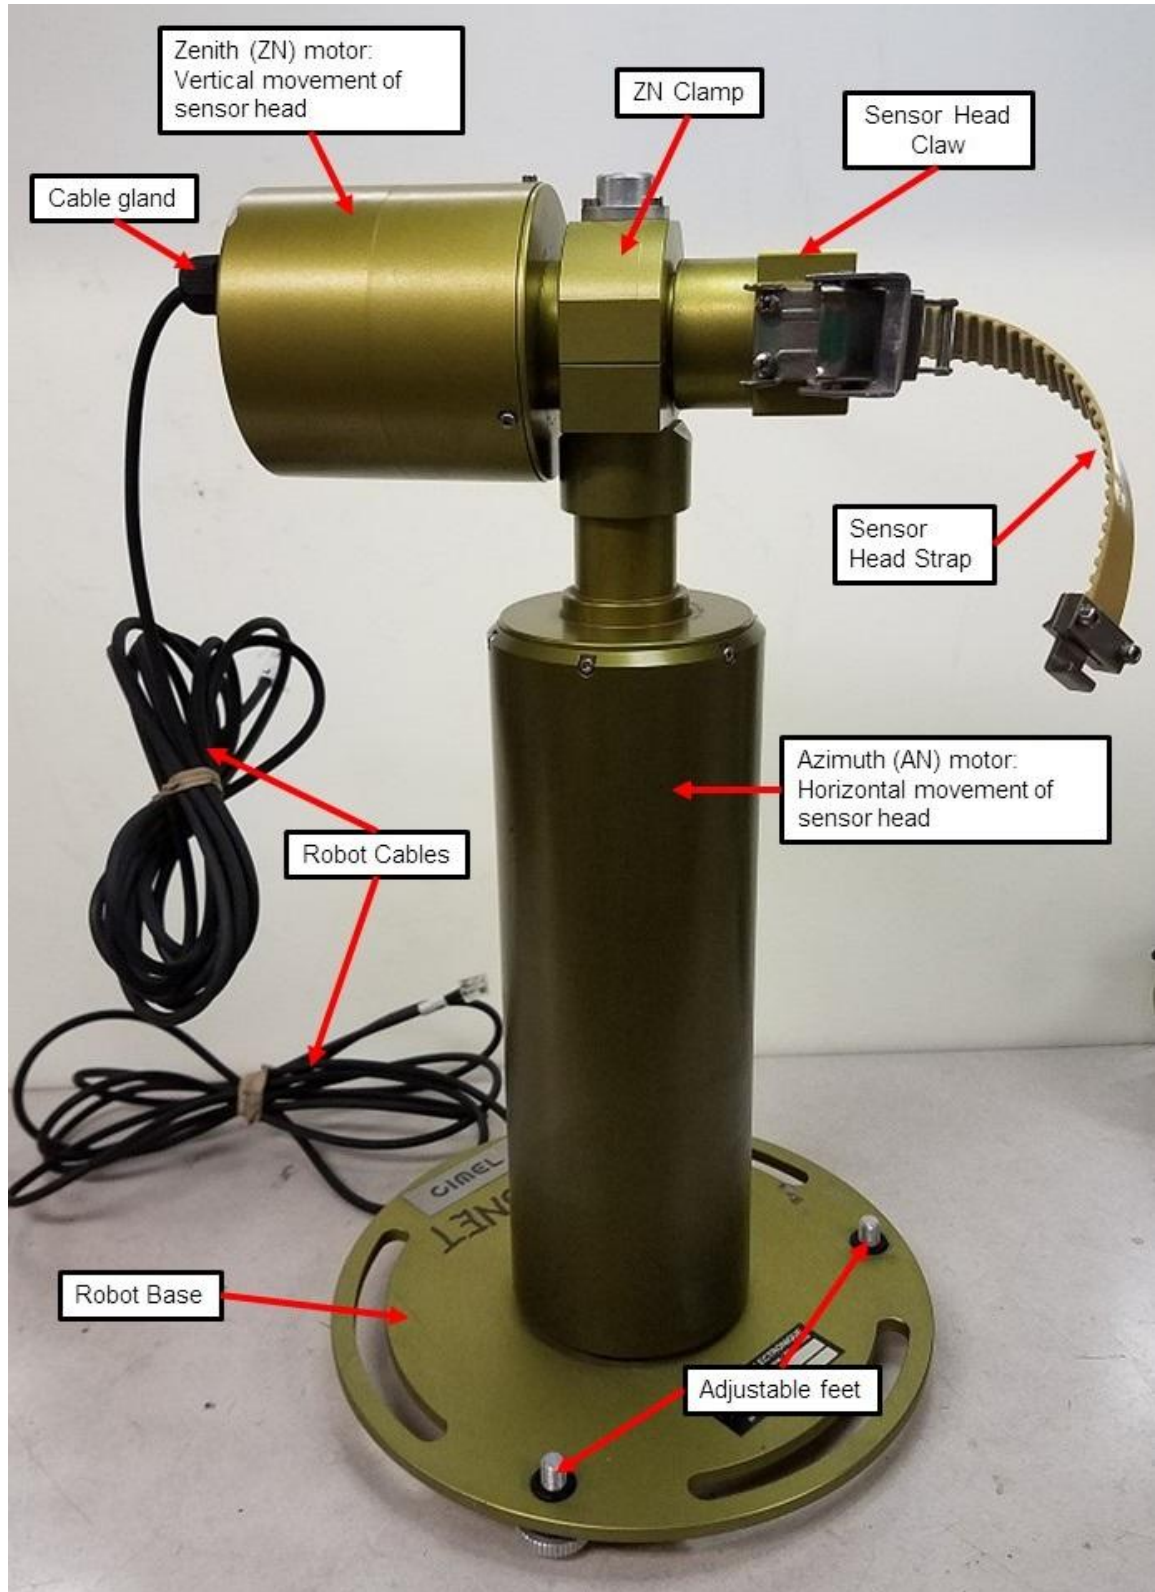

Parts Identification

Control Box

Connector Panel

Sensor Head Cable

Sensor Head and Collimator

Sensor Head and Collimator correctly installed

Robot (control arm)

Robot Base

Small Solar Panel
9 Watt 18 Volt

Wet Sensors

Optical Rain Sensor

GPS Antenna

GSM Antenna

USB Adapter

PC Cable

Cases

Deployment Case (iM2875)
Exterior Dimensions (LxWxD):
64cm x 61cm x 34cm
Approx: 23kg

Swap-out Case (1520)
Exterior Dimensions (LxWxD):
50cm x 40cm x 19cm
Approx: 9kg

Cimel Flight Case
Exterior Dimensions (LxWxD):
60cm x 48cm x 33cm
Approx: 55lbs

Swap-out Case (iM2700)
Exterior Dimensions (LxWxD):
63cm x 50cm x 22cm
Approx: 16kg

Satellite Transmitter

YAGI Antenna

Cone Antenna

Charge Controllers

Large Solar Panel 17
Watt 18 Volt

Satlink

Transmitter Battery
(12V 18Amp Hr.)