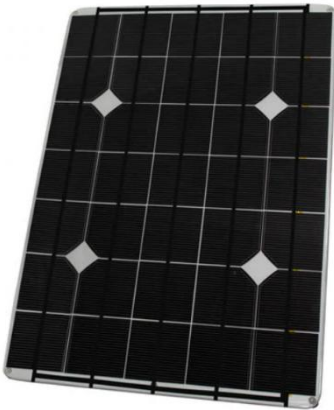

Deployment Case (iM2875)
Exterior Dimensions (LxWxD):
64cm x 61cm x 34cm
Approx: 23kg

Swap-out Case (1520)
Exterior Dimensions (LxWxD):
50cm x 40cm x 19cm
Approx: 9kg

Cimel Flight Case
Exterior Dimensions (LxWxD):
60cm x 48cm x 33cm
Approx: 55lbs

Swap-out Case (iM2700)
Exterior Dimensions (LxWxD):
63cm x 50cm x 22cm
Approx: 16kg

Satellite Transmitter

YAGI Antenna

Cone Antenna

Charge Controllers

Large Solar Panel 17
Watt 18 Volt

Satlink

Transmitter Battery
(12V 18Amp Hr.)