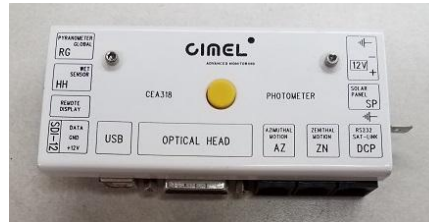

Parts Identification

Control Box

Connector Panel

Sensor Head Cable

Sensor Head and Collimator

Sensor Head and Collimator correctly installed

Robot (control arm)

Robot Base

Small Solar Panel
9 Watt 18 Volt

Wet Sensors

Optical Rain Sensor

GPS Antenna

GSM Antenna

USB Adapter

PC Cable

Cases